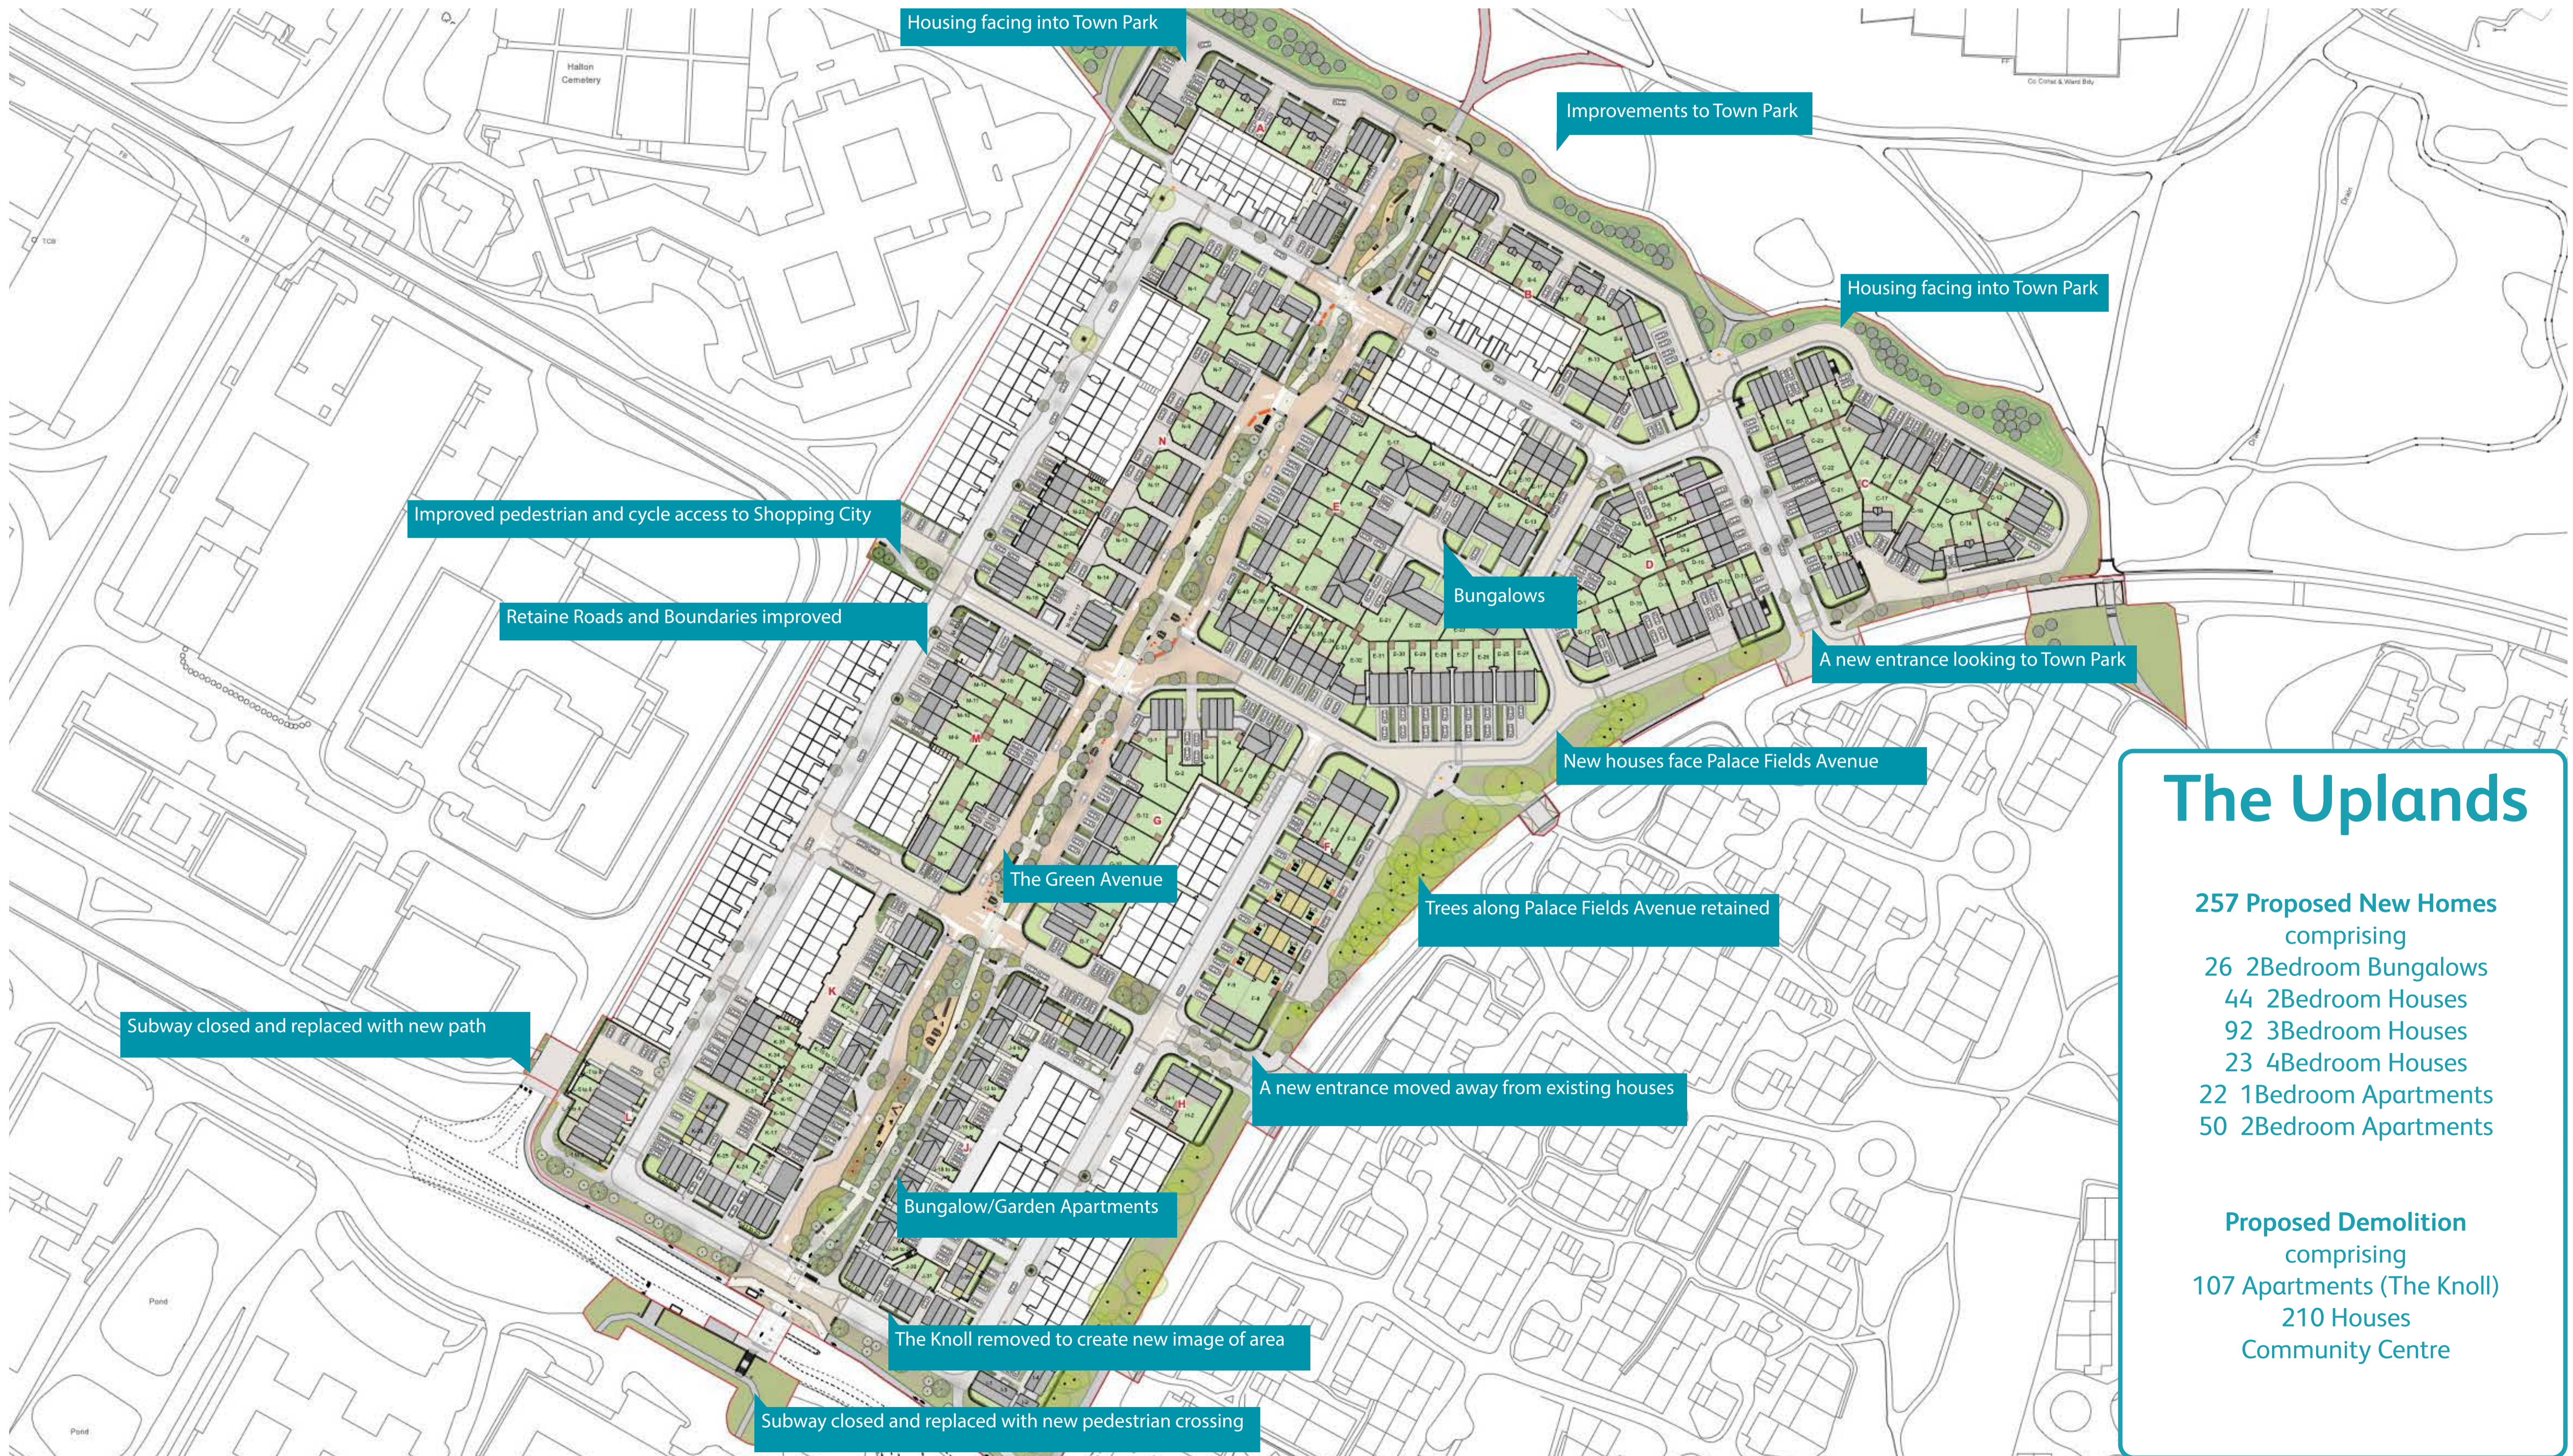

Your New Uplands - Masterplan

The Uplands

257 Proposed New Homes
comprising

- 26 2Bedroom Bungalows
- 44 2Bedroom Houses
- 92 3Bedroom Houses
- 23 4Bedroom Houses
- 22 1Bedroom Apartments
- 50 2Bedroom Apartments

Proposed Demolition
comprising

- 107 Apartments (The Knoll)
- 210 Houses
- Community Centre