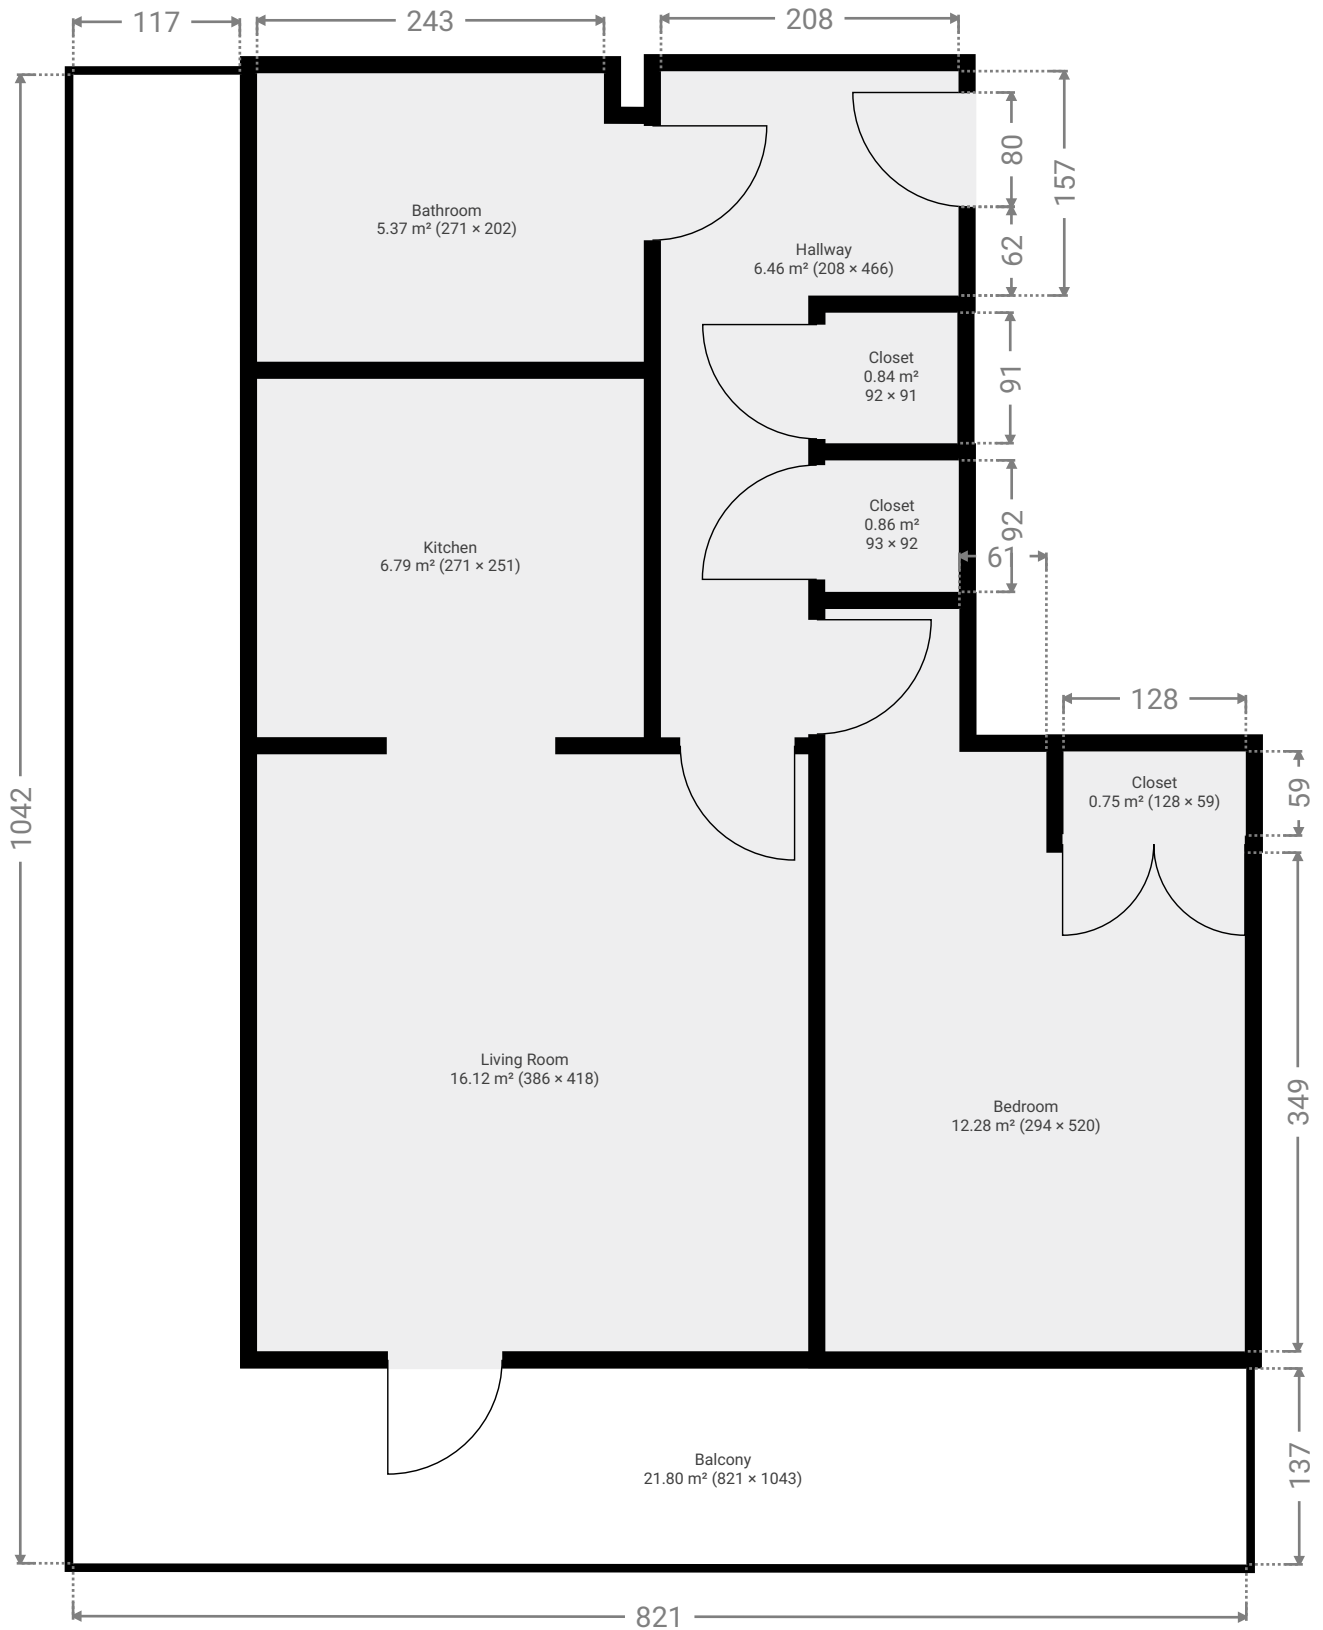

# 1 Luxembourg mews

Luxembourg Mews, E15 1SD, England, GB

TOTAL AREA: 71.24 m<sup>2</sup> • LIVING AREA: 49.44 m<sup>2</sup> • FLOORS: 1 • ROOMS: 8

## ▼ Ground Floor

TOTAL AREA: 71.24 m<sup>2</sup> • LIVING AREA: 49.44 m<sup>2</sup> • ROOMS: 8

1:53